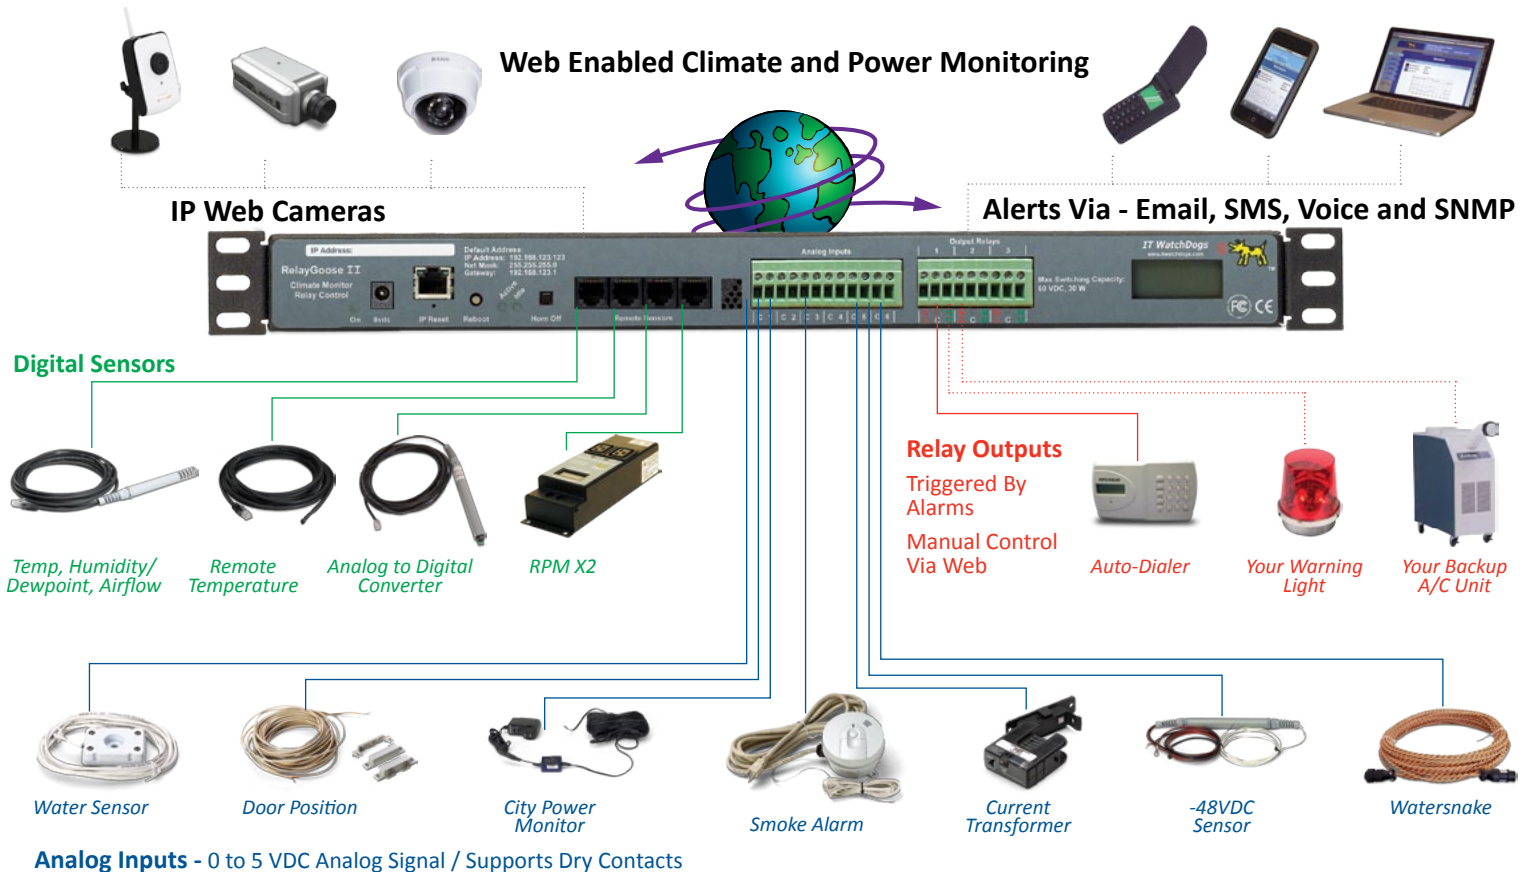

Accessories:

- 5 Port Splitter\$10
- 16 Port Splitter \$99
- PTSN Auto-Dialer (Analog)\$169
- GSM Auto-Dialer (SM Required)\$309
- PowerEgg Zero (In-line power) \$99
- Temp Rat (rack-mount temp) \$99
- PoE Splitter & Injector kit \$89
- Blanking Panels\$9
- Rack Shelves\$49
- 48 VDC Power Supply\$99

Analog Sensors:

- Water Sensor \$42
- Door Position \$14
- City Power Monitor \$46
- 48 VDC Sensor \$93
- 30VDC Sensor \$70
- Current Transformer \$130
- Smoke Alarm \$99
- Carbon Monoxide Alarm \$65
- WaterSnake Kit\$399
- Console Aggregator\$499

- Video Consolidation • Streaming • PoE
- Wide range of IP cameras supported
- D-Link DCS-930L \$120
- D-Link DCS-3411 \$399

Web Enabled Climate and Power Monitoring

ITWatchDogs

ITWatchDogs environmental monitors help prevent:

ITWatchDogs line of environmental monitors enable administrators to strategically monitor the data center, server room and network closet environments to protect critical infrastructure and prevent system downtime, hardware damage and data loss.