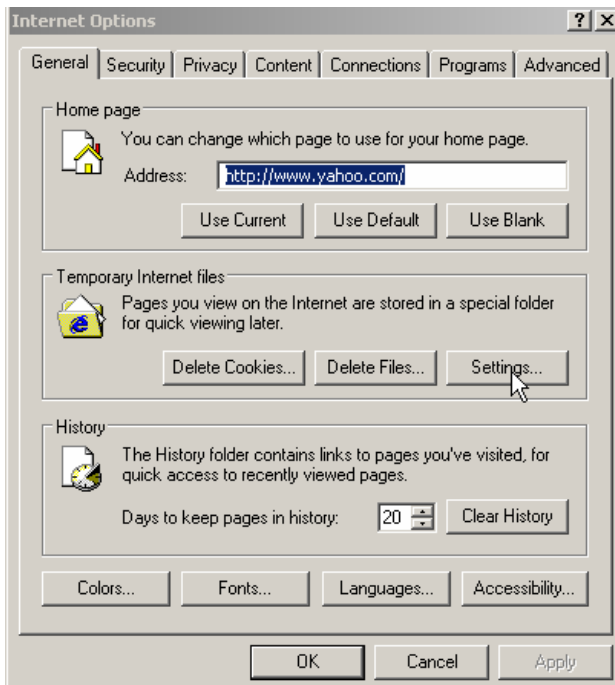

Please do the following before running WatchDog Console

These steps will prevent Internet Explorer from caching old data from WatchDog Console

Select the Tools pull down menu on Internet Explorer.

Select Internet Options